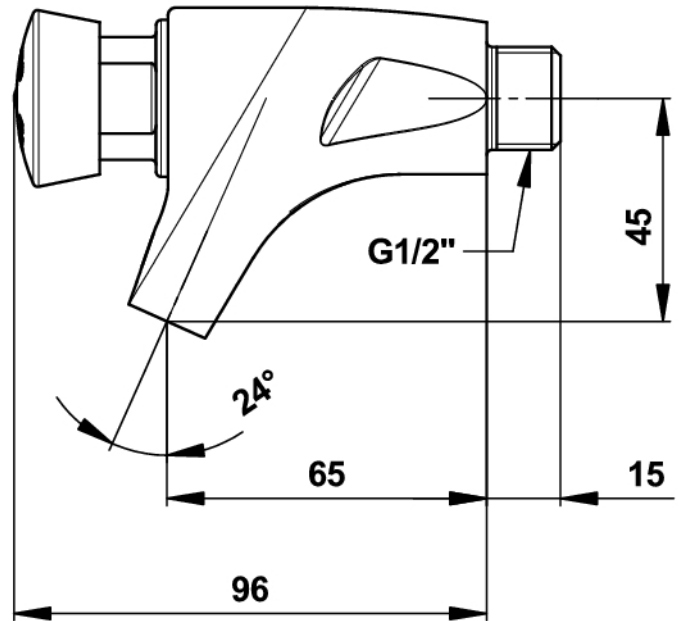

TECHNICAL DATA SHEET

PRESTO®

Range : Single wall-mounted tap

Ref : 63020 - PRESTO 504

> **Working pressure :**

- 1 to 5 bar

> **Flow :**

- 3 l/min at 3 bar - 4-position flow adjustment device
- Anti-water-hammering design

> **Flow time :**

- 15 seconds (± 5 sec.)

> **Hydraulic supply :**

- M G 1/2" (15x21) - Premixed water

> **Thermal resistance :**

- Resistant to a temperature of 75°C for 30 minute thermal shock

> **Security :**

- Interchangeable head and non-turnable push-button
- Non-removable, wear-proof coloured marker

> **Delivered with :**

- Instruction manual

> **Standards & approvals :**

- Acoustic class II
- Brass body in accordance with EN 1982, EN 12164, EN 12156
- Molded chrome-plated body in accordance with EN 12540
- 200-hour neutral salt spray resistant (NSS) in accordance with ISO 9227